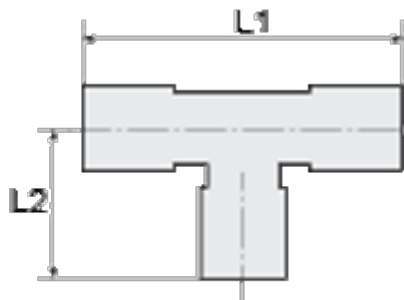

Article number: 58649010ES

Description: Stainless steel Tee 49.010, $\text{Ø}10/\text{Ø}10/\text{Ø}10$, - for tube

Measures

L1 = 50

L2 = 25